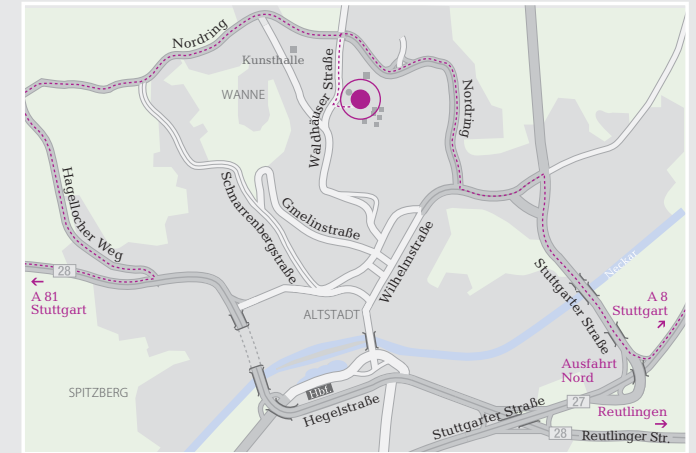

How to find us.

Tübingen

Tübingen, Paul-Ehrlich-Strasse

- From the A8 motorway, Munich–Karlsruhe Exit 52, Degerloch. Follow the B27 federal road towards Tübingen. From the exit “Nord” on follow the signs towards “Kunsthalle” and take a left at the intersection of Nordring/Waldhäuser Strasse (thermal power station), turning into Waldhäuser Strasse. After approximately 500m, Paul-Ehrlich-Strasse is to your left (observatory).
- From the A81 motorway, Singen Exit 28, Herrenberg. Follow the B28 federal road towards Tübingen. In the Weststadt district turn left into Hagellocher Weg. After approximately 3.5 km, at the end of the street, turn right into Waldhäuser Strasse. After approximately 500 m, Paul-Ehrlich-Strasse is to your left (observatory).

- From the A81 motorway, Singen.
Exit 28, Herrenberg. Driving along the B28 federal road, pass through Tübingen in the direction of Reutlingen until you reach the exit Jettensburg/Mähringen. When you have crossed Jettensburger Strasse you are in Markwiesenstrasse. After approximately 300m Gerhard-Kindler-Strasse is to your left.
- From the B27 federal road, Stuttgart.
Follow the B27 federal road until Tübingen, then switch to the B28 towards Reutlingen until you reach the exit Jettensburg/Mähringen. When you have crossed Jettensburger Strasse you are in Markwiesenstrasse. After approximately 300 m Gerhard-Kindler-Strasse is to your left.
- Coming from Reutlingen you follow the B28 federal road until you reach the exit "Industriegebiet Mark-West". Turn right into Allmend-Strasse, and when you have reached the intersection turn right again into Markwiesenstrasse. At the end of the town Gerhard-Kindler-Strasse branches off to the right.