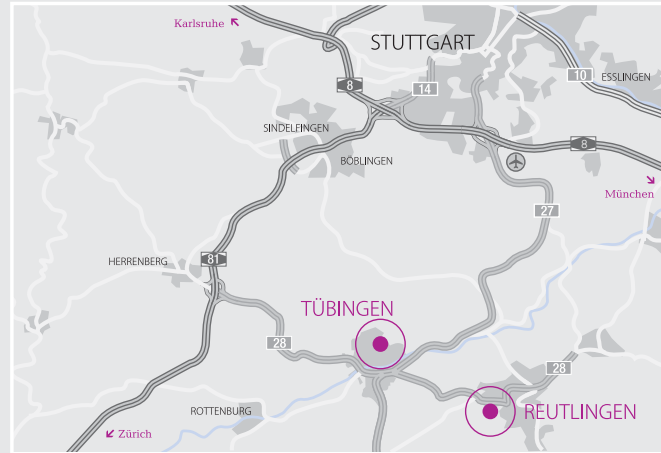

How to find us.

Tübingen

Tübingen, Paul-Ehrlich-Strasse

- From the A8 motorway, Munich–Karlsruhe Exit 52, Degerloch. Follow the B27 federal road towards Tübingen. From the exit “Nord” on follow the signs towards “Kunsthalle” and take a left at the intersection of Nordring/Waldhäuser Strasse (thermal power station), turning into Waldhäuser Strasse. After approximately 500m, Paul-Ehrlich-Strasse is to your left (observatory).
- From the A81 motorway, Singen Exit 28, Herrenberg. Follow the B28 federal road towards Tübingen. In the Weststadt district turn left into Hagellocher Weg. After approximately 3.5 km, at the end of the street, turn right into Waldhäuser Strasse. After approximately 500 m, Paul-Ehrlich-Strasse is to your left (observatory).

- From the A81 motorway, Singen.
Exit 28, Herrenberg. Driving along the B28 federal road, pass through Tübingen in the direction of Reutlingen until you reach the exit Jettensburg/Mähringen. When you have crossed Jettensburger Strasse you are in Markwiesenstrasse. After approximately 300m Gerhard-Kindler-Strasse is to your left.
- From the B27 federal road, Stuttgart.
Follow the B27 federal road until Tübingen, then switch to the B28 towards Reutlingen until you reach the exit Jettensburg/Mähringen. When you have crossed Jettensburger Strasse you are in Markwiesenstrasse. After approximately 300 m Gerhard-Kindler-Strasse is to your left.
- Coming from Reutlingen you follow the B28 federal road until you reach the exit "Industriegebiet Mark-West". Turn right into Allmend-Strasse, and when you have reached the intersection turn right again into Markwiesenstrasse. At the end of the town Gerhard-Kindler-Strasse branches off to the right.