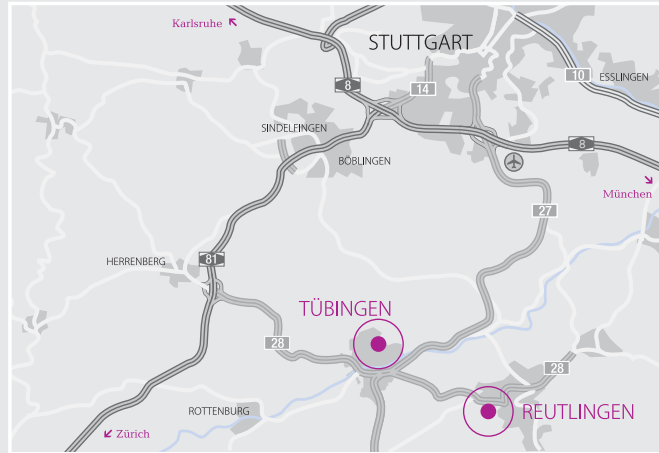

How to find us.

Reutlingen

Reutlingen, Gerhard-Kindler-Strasse

- → From the A81 motorway, Singen.
  Exit 28, Herrenberg. Driving along the B28 federal road, pass through Tübingen in the direction of Reutlingen until you reach the exit Jettensburg/Mähringen. When you have crossed Jettensburger Strasse you are in Markwiesenstrasse. After approximately 300m Gerhard-Kindler-Strasse is to your left.
- → From the B27 federal road, Stuttgart.
  Follow the B27 federal road until Tübingen, then switch to the B28 towards Reutlingen until you reach the exit Jettensburg/Mähringen. When you have crossed Jettensburger Strasse you are in Markwiesenstrasse. After approximately 300 m Gerhard-Kindler-Strasse is to your left.
- → Coming from Reutlingen you follow the B28 federal road until you reach the exit "Industriegebiet Mark-West". Turn right into Allmend-Strasse, and when you have reached the intersection turn right again into Markwiesenstrasse. At the end of the town Gerhard-Kindler-Strasse branches off to the right.

TTR
Technologeparks Tübingen-Reutlingen GmbH
Gerhard-Kindler-Straße 8 T +49 7121 909799-0
72770 Reutlingen F +49 7121 909799-15

www.ttr-gmbh.de